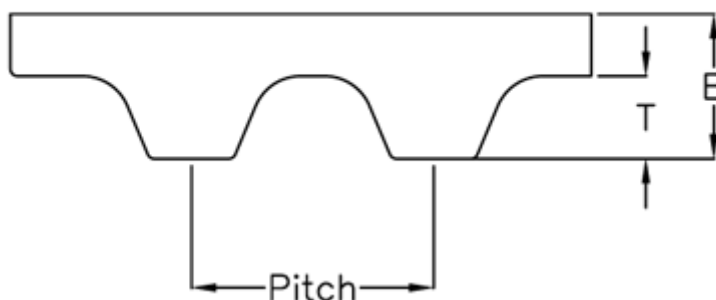

Article number: 602776291215

Description: Gates Timing Belt Synchropower PU25 T10DL 1210

## Measures

Height B mm	= 7
Height T mm	= 2.5
Length	= 1210
Number of teeth	= 121
Pitch	= 10
Type	= PU 25 T10 DL 1210
Width	= 25